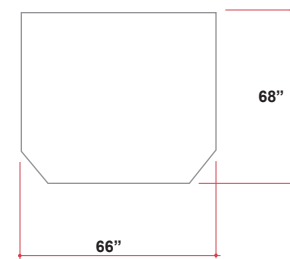

LEFT SIDE

CANVAS

CANVAS
MICRO-PERFORATED VINYL

RIGHT SIDE FRAME SIZE

MEASURES: INCHES

3/4 LATERAL VIEW

CANVAS

REAR VIEW

CANVAS

MICRO-PERFORATED VINYL

(4) LATERAL POSTER

CONCESSION CANOPY

MEASURES: INCHES