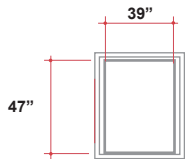

LEFT SIDE

CANVAS

CANVAS
MICRO-PERFORATED VINYL

RIGHT SIDE FRAME SIZE

MEASURES: INCHES

3/4 LATERAL VIEW

CANVAS

REAR VIEW

CANVAS

MICRO-PERFORATED VINYL

(4) LATERAL POSTER

CONCESSION CANOPY

MEASURES: INCHES