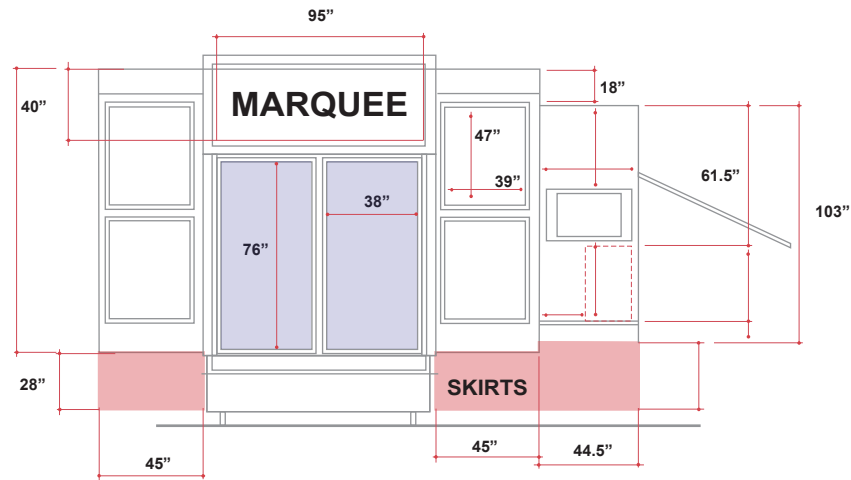

LEFT SIDE

CANVAS

CANVAS
MICRO-PERFORATED VINYL

RIGHT SIDE FRAME SIZE

MEASURES: INCHES

3/4 LATERAL VIEW

CANVAS

REAR VIEW

CANVAS

MICRO-PERFORATED VINYL

(4) LATERAL POSTER

CONCESSION CANOPY

MEASURES: INCHES