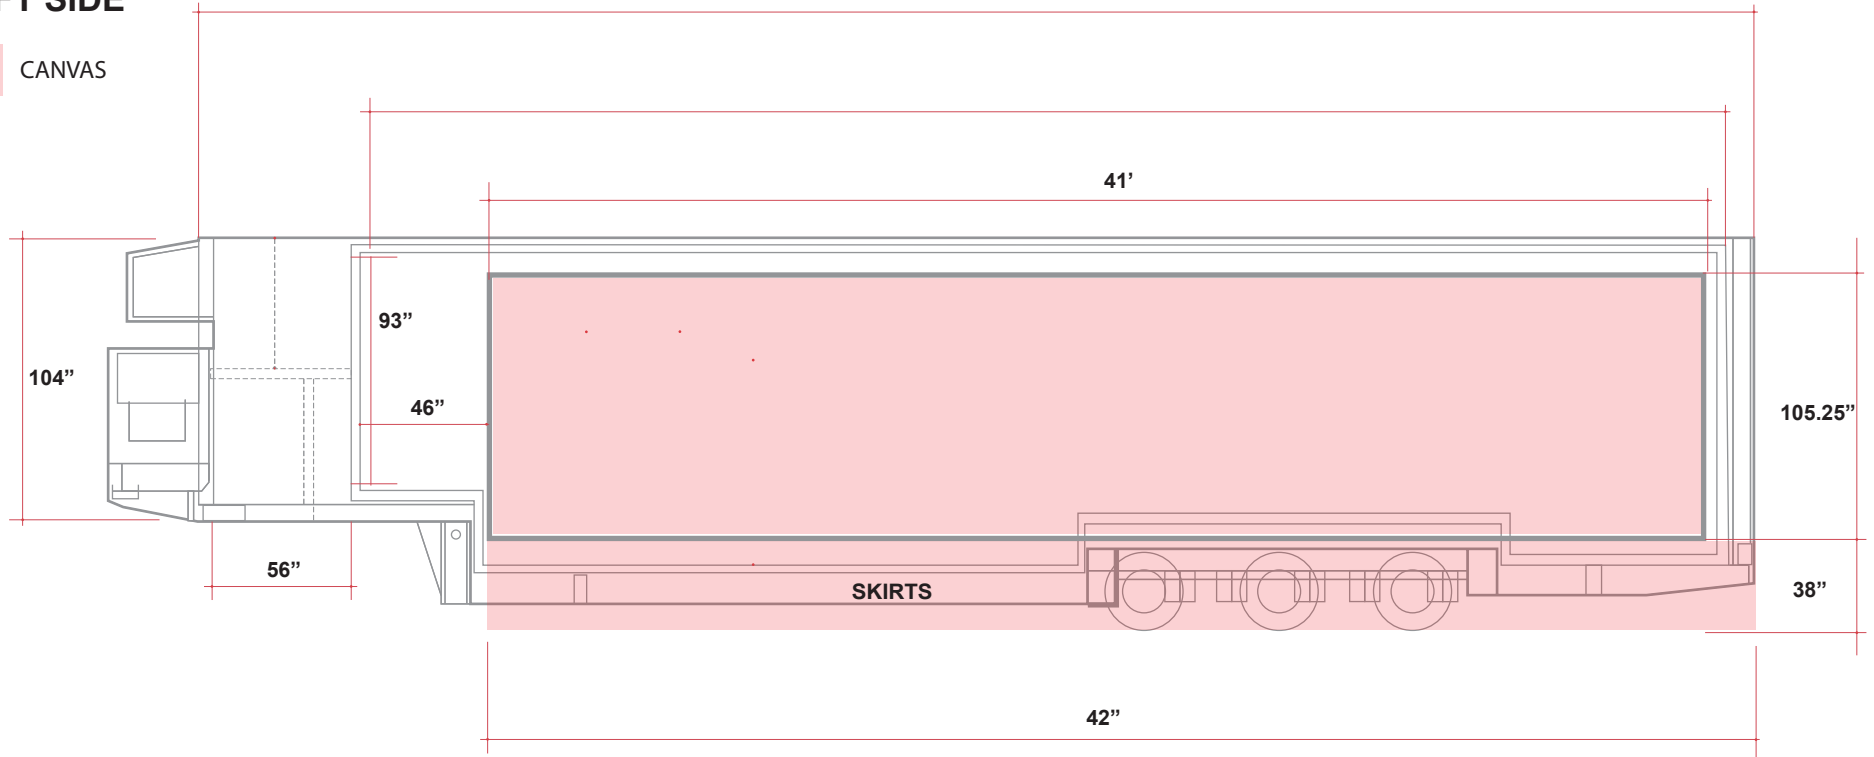

LEFT SIDE

CANVAS

CANVAS
MICRO-PERFORATED VINYL

RIGHT SIDE FRAME SIZE

MEASURES: INCHES

3/4 LATERAL VIEW

CANVAS

REAR VIEW

CANVAS

MICRO-PERFORATED VINYL

(4) LATERAL POSTER

CONCESSION CANOPY

MEASURES: INCHES