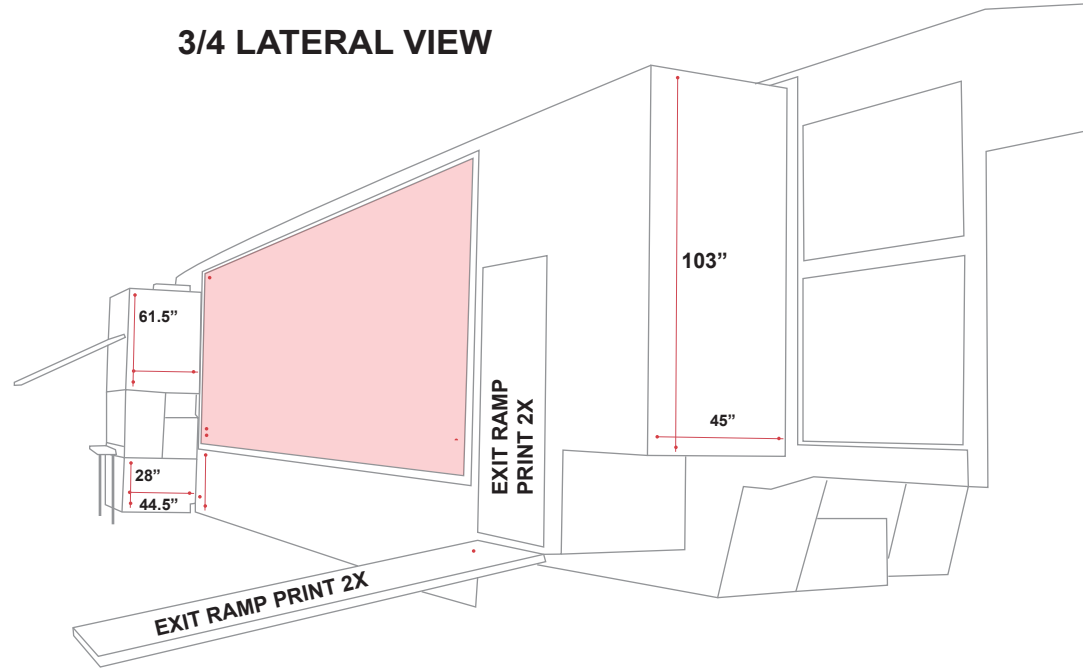

LEFT SIDE

CANVAS

CANVAS
MICRO-PERFORATED VINYL

RIGHT SIDE FRAME SIZE

MEASURES: INCHES

3/4 LATERAL VIEW

CANVAS

REAR VIEW

CANVAS

MICRO-PERFORATED VINYL

(4) LATERAL POSTER

CONCESSION CANOPY

MEASURES: INCHES