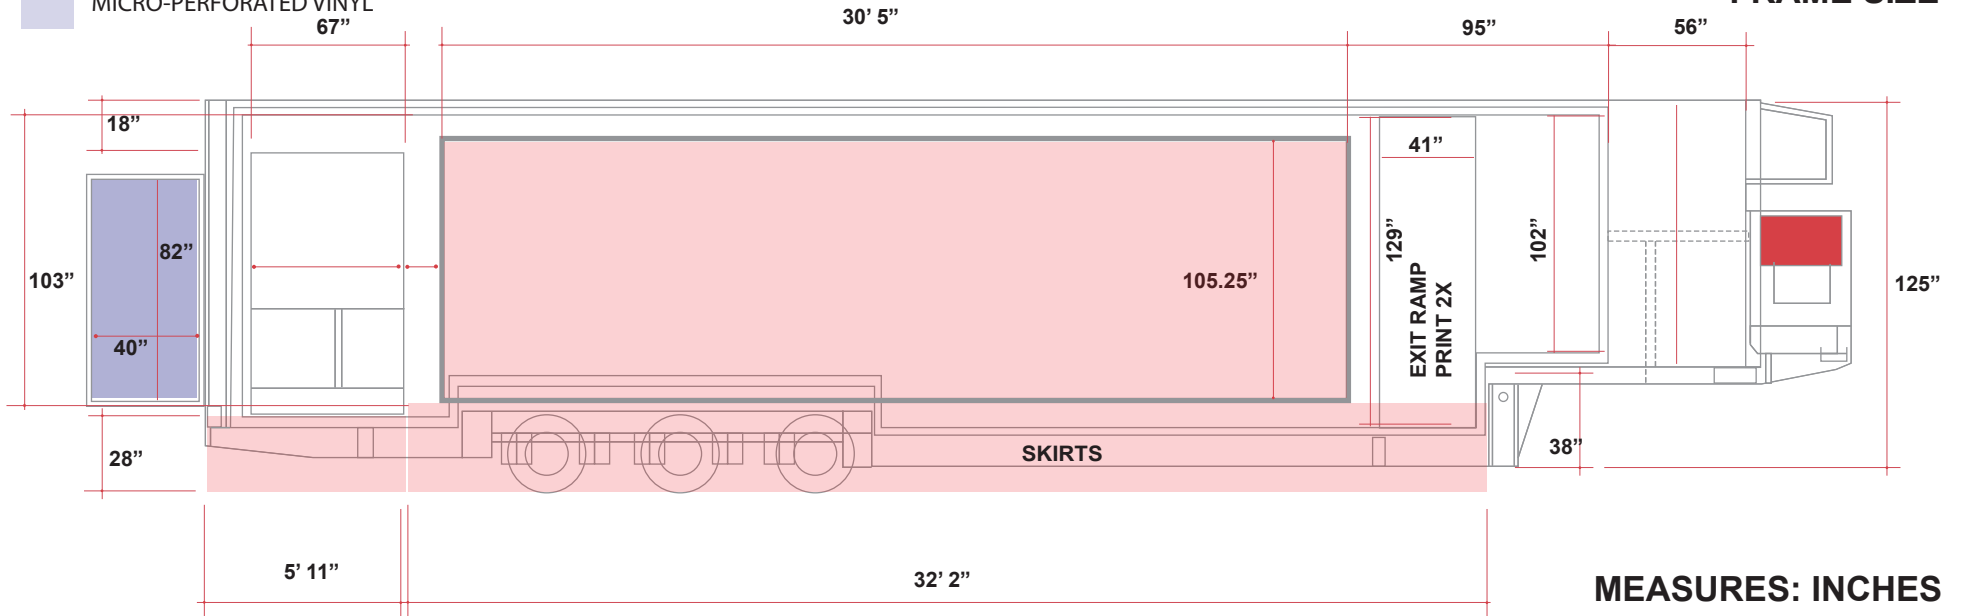

LEFT SIDE

CANVAS

CANVAS
MICRO-PERFORATED VINYL

RIGHT SIDE FRAME SIZE

MEASURES: INCHES

3/4 LATERAL VIEW

CANVAS

REAR VIEW

CANVAS

MICRO-PERFORATED VINYL

(4) LATERAL POSTER

CONCESSION CANOPY

MEASURES: INCHES